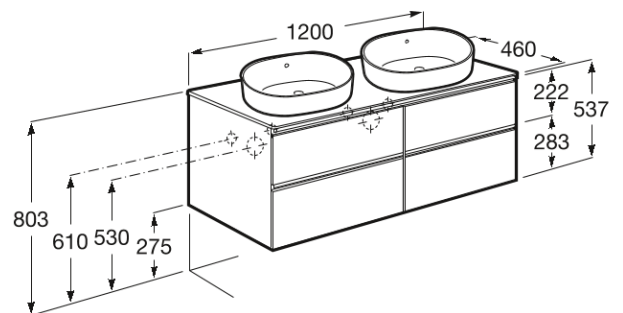

**THE GAP**

**Vanity unit with 4 drawers for 2 over Countertop basins**

**DIMENSIONS**

Length	1200 mm
Width	460 mm
Height	537 mm

**COLOURS AND FINISHES**

**PRICE (VAT INCLUDED)**

**£1464.72**

**TECHNICAL DRAWINGS**

**FEATURES**

- Basin position: Central
- Basin type: Bowl / On countertop
- Closing and opening system: Soft close drawers
- Door type: Hinged
- Doors and drawers combination: 2 doors and 2 drawers
- Furniture configuration: Drawers
- Installation type: Wall-hung, Wall-hung with legs
- Internal dividers
- Material: Chipboard
- Shelf material: Chipboard
- Tap position: Central
- Taphole configuration: No tapholes

BOUGHT TOGETHER FREQUENTLY

SQUARE - Countertop basin with tap hole

3270MM..0

ROUND - On Countertop basin with taphole

3270MK..0

SQUARE - Countertop basin

3270ML..0

ROUND - On Countertop basin