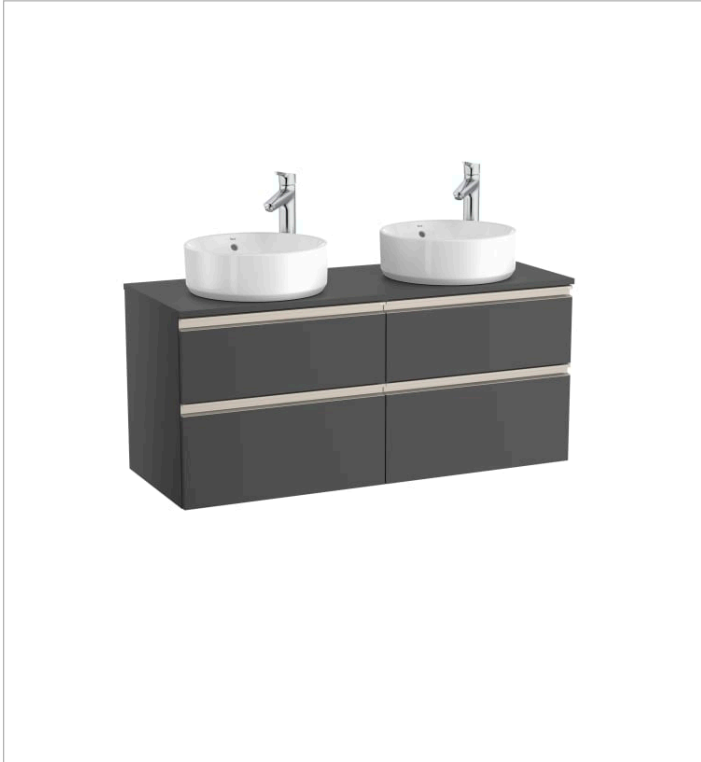

**THE GAP**

**Vanity unit with 4 drawers for 2 over Countertop basins**

**DIMENSIONS**

Length	1200 mm
Width	460 mm
Height	537 mm

**COLOURS AND FINISHES**

**PRICE (VAT INCLUDED)**

**£1464.72**

**TECHNICAL DRAWINGS**

**FEATURES**

- Basin position: Central
- Basin type: Bowl / On countertop
- Closing and opening system: Soft close drawers
- Door type: Hinged
- Doors and drawers combination: 2 doors and 2 drawers
- Furniture configuration: Drawers
- Installation type: Wall-hung, Wall-hung with legs
- Internal dividers
- Material: Chipboard
- Shelf material: Chipboard
- Tap position: Central
- Taphole configuration: No tapholes

BOUGHT TOGETHER FREQUENTLY

SQUARE - Countertop basin with tap hole

3270MM..0

ROUND - On Countertop basin with taphole

3270MK..0

SQUARE - Countertop basin

3270ML..0

ROUND - On Countertop basin

## The Gap

The Gap collection provides a wide range of modern design options, including WCs, basins and bathroom vanity units to optimise any space. The extensive furniture range also includes perfect solutions for compact bathrooms as well base units for on countertop basins.